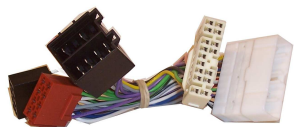

Tutti i Modelli

All Models

Connecting Cable from
OEM Radio to Parrot
Free Hands - Kit

Cavo di collegamento
dalla radio OEM al kit
viva voce Parrot

TOYOTA

44.208

Connecting Cable from
OEM Radio to Parrot
Free Hands - Kit