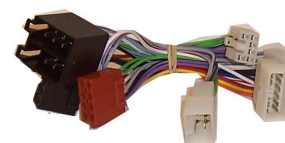

Tutti i Modelli

All Models

Connecting Cable from
OEM Radio to Parrot
Free Hands - Kit

Cavo di collegamento
dalla radio OEM al kit
viva voce Parrot

TOYOTA

44.208

Connecting Cable from
OEM Radio to Parrot
Free Hands - Kit